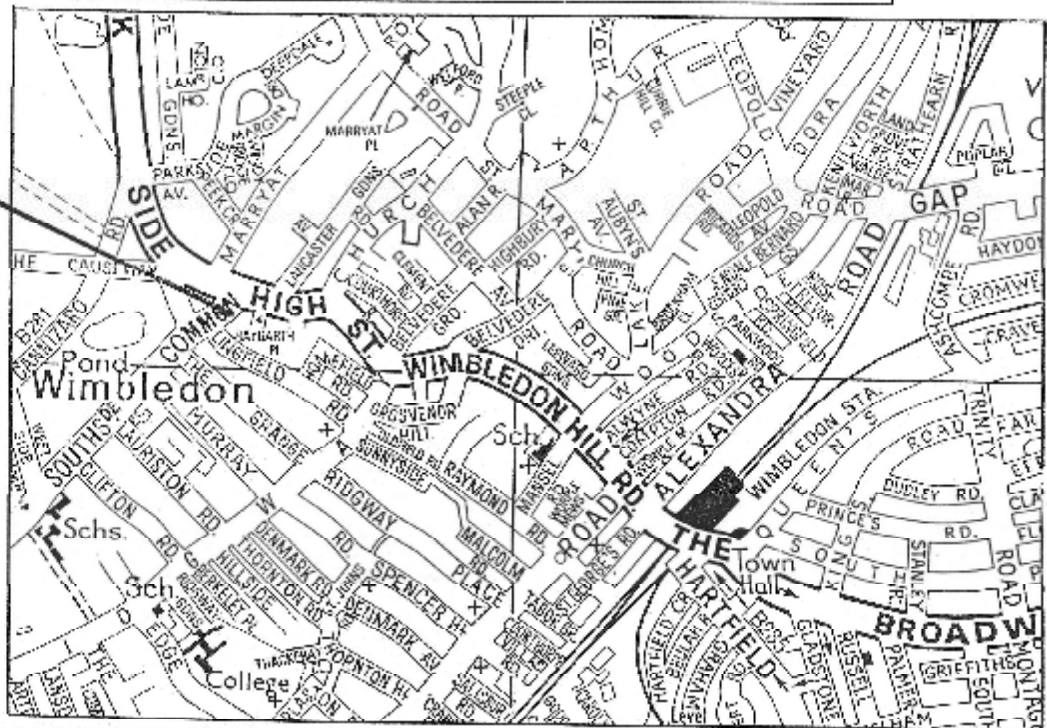

From Central London:

By Underground: Wimbledon Station is the last stop on the Wimbledon branch of the DISTRICT LINE. Change at Earls Court.

By British Rail: From Waterloo mainline station, take any Wimbledon bound train (also Thames Link).

We
Are
Here

From Wimbledon Station:

Walking: Allow 15 minutes. Follow up map for directions.

By Bus: Exit from Wimbledon Station, cross over the road, turn right and follow the road until you reach first bus stop for No 93 bus (3 stops).

By Taxi: A Taxi Rank is directly outside Wimbledon Station.